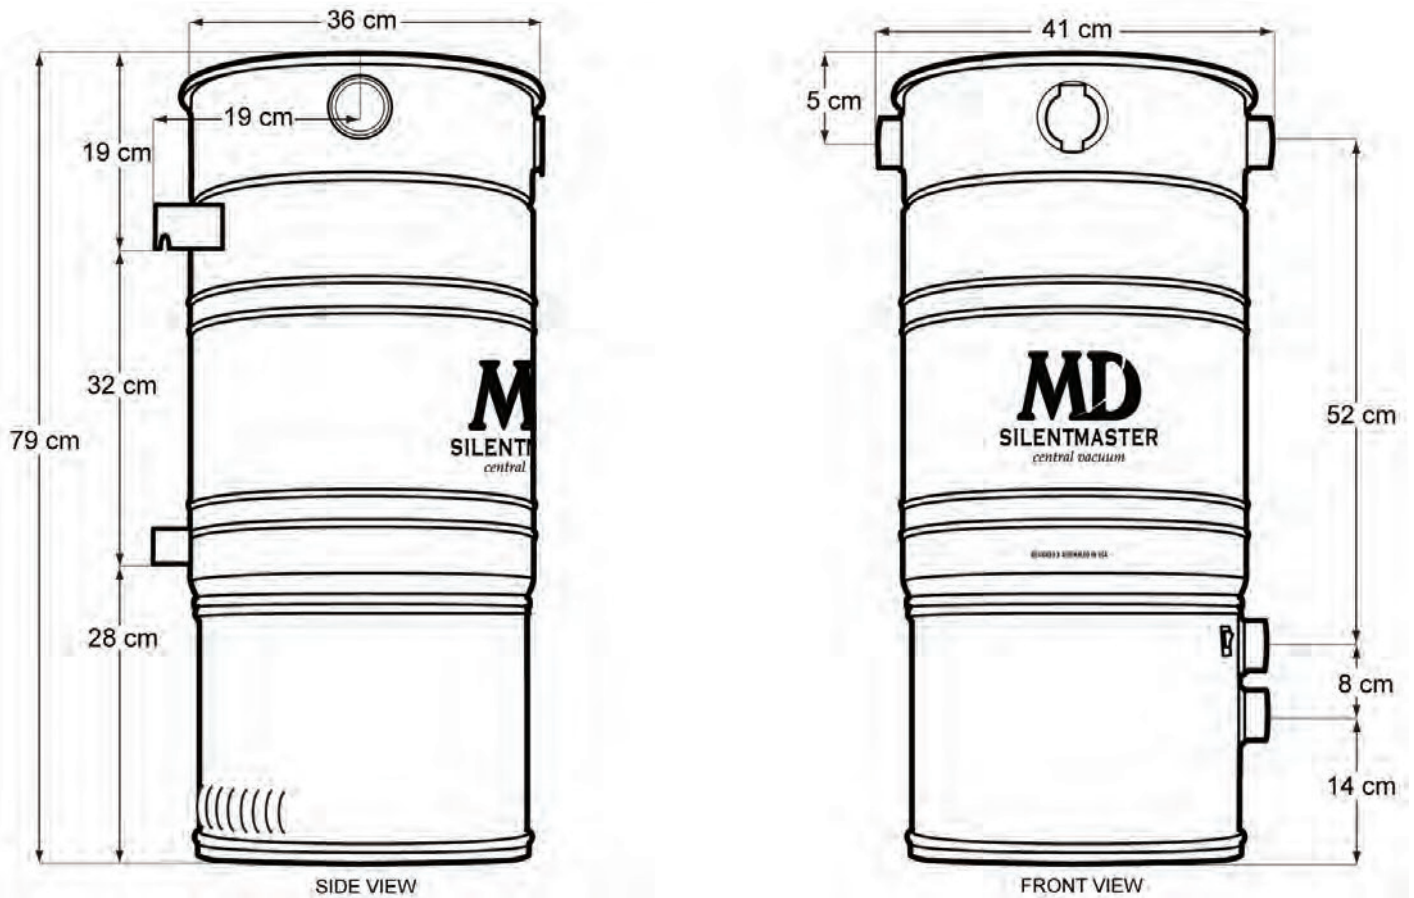

Silent Master Detail Diagram

Spare Parts List

Description	Supplier Code
PCB Silent Master Soft Start SM1	33200753
Motor Bypass 1100w	34400023
Cloth Bag	35200097
Bag Ring Seal	35200167
Lid White SM2	35200200
Paper Bag	32440448