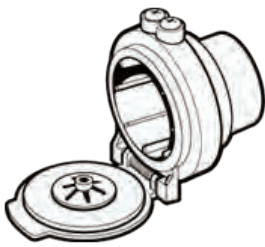

Code	Ducted	CTN Qty
90° (cont)		
35200067	Ducted 90° Special Short Elbow	125
		
35200085	Ducted 90° Flanged Tee	65
		
Flanged Couplings		
35200038	Ducted Flanged Coupling	60
		
Others		
35200036	Ducted Valve Extension	84
		
35200026	Ducted Stop Coupling 2010-01	200
		
35200035	Ducted Pipe Cap (for Sealing Pipe End)	65
		
For New Installs		
35200013	Ducted Universal Back Plate - Narrow Installations Use with 35200067	75
		

Code	Ducted	CTN Qty
<b>Ducted Parts</b>		
35200040		Ducted Exhaust Silencer, Round Muffler 300mm
<b>Vacuum Pipe</b>		
35200071		Ducted 2" Vacuum Pipe 4m
35200255		Ducted 2" Vacuum Pipe 50mm x 2.5m
31220173		Hose 51mm x 5m Black
<b>Install Kits</b>		
35200145		1 Point Ducting Kit Includes: Bends, Backplates, Inlets & Cable
35200237		2 Point Ducting Kit Includes: Bends, Backplates, Inlets & Cable
35200237		4 Point Ducting Kit Includes: Bends, Backplates, Inlets & Cable

Code

Ducted

CTN  
Qty

Ducted Inlet Valves

35200124

Ducted Inlet Valve Premium, Vaculine, White

56

Utility Valves

35200060

Ducted Utility Inlet Valve, Plastic Pin Jack

Ea

Ducted Vacpans/Vacusweeps

Ducted Vac Parts

35200120

Ducted VacPan Flush Mount with Quicktrim - White

12