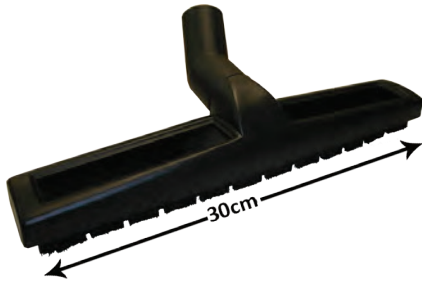

Code

Floor Nozzles

CTN Qty

Floor Nozzles (Other) (cont)

31110105