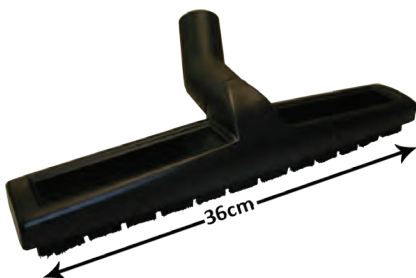

### Floor Nozzles (Other)

32mm

31110079

Floor Tool 32mm, Hard Floor Brush, 36cm Wide with Wheels. Good for Stairs when using Backpacks

20

Code

Floor Nozzles

CTN Qty