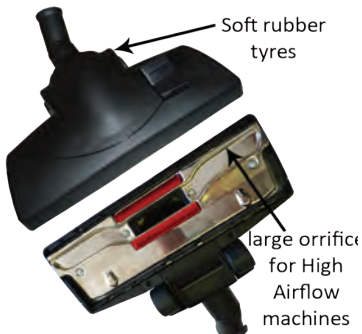

## Floor Nozzles

CTN Qty

35mm

31110019

Floor Tool 35mm, 72635 Chrome Steel Base, Double Pedal, Black

20

31110139

Floor Tool 35mm, EziGlide Combination with Wheels