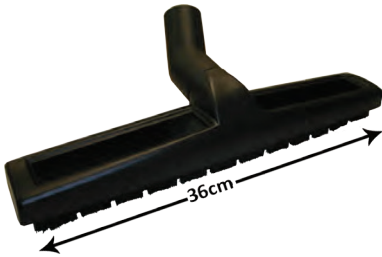

Floor Nozzles (Other) (cont)

31110105

Floor Tool 32mm, Hard Floor Brush, 30cm wide with Wheels

20

35mm

31110017

Floor Tool 35mm, Hard Floor Brush, 36cm Wide

20