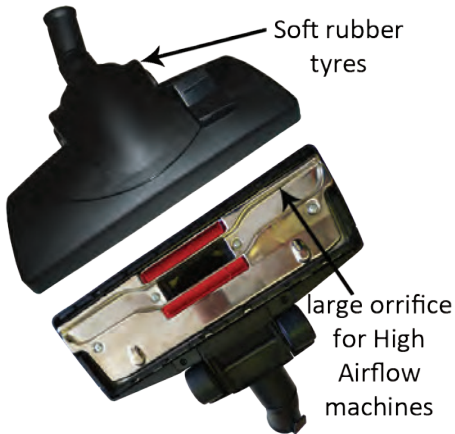

20

31110014

Floor Tool 32mm, Turnover Nozzle Carpet Electrolux 72009

25

31110108

Floor Tool 32mm, EziGlide Combination with Wheels, Black

15

31110022