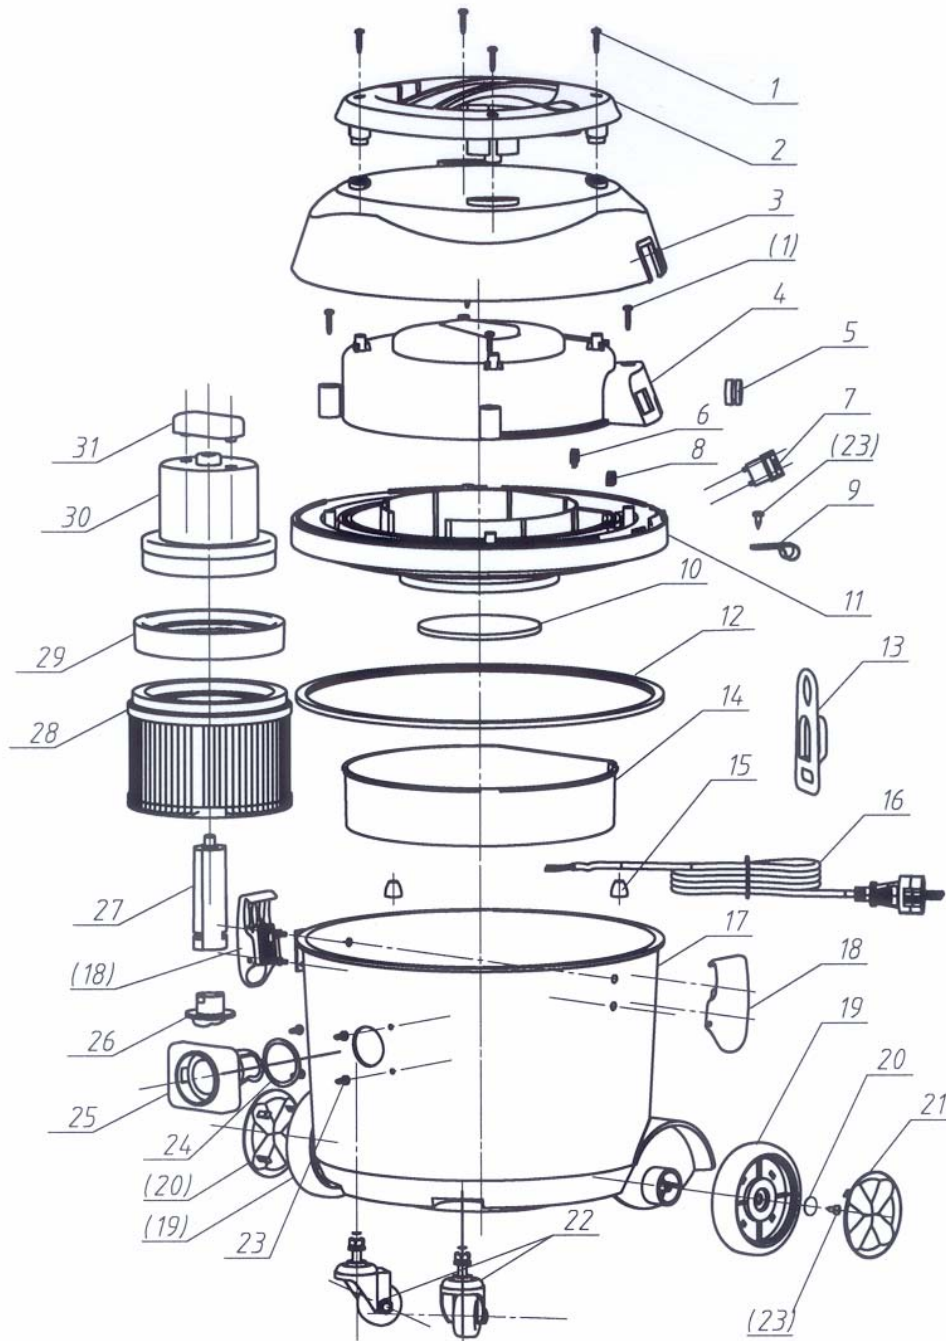

Pullman AS4 Exploded View & Parts List

Product Code	No	Item Description
33101164	18	Clips
31220349		Complete Hose
33400164		Cloth Bag, Pullman AS4
33101154	2	Handle, Pullman AS4
34400213	30	Motor, Pullman AS4 1200w
33701609	29	Support, motor rubber pad Pullman AS4
33701610	12	Seal, Barrel, Pullman AS4
32200579	10	Filter, pre-motor Pullman AS4
QC54		Filter Bag, replacement, Maxflo, Pack 5
33500348	22	Castor Wheel
33500349	19	Rear Wheel